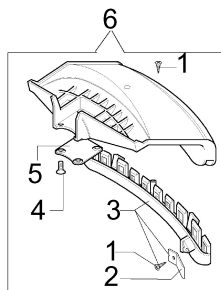

изображение Accessories

Ref.Nu	Qty	Part number	Description	Validity from	Validity till	Notes	Bulletin
1	2	3960040R	Screw				
2	1	4174275R	Blade				
3	1	61380126	Skirt w/blade				
4	4	3802004DR	Screw				
5	1	4174278R	Plate				
6	1	61380125	Guard kit				
7	1	4199008B	Insert (male)				
8	1	4199004	Spring				
9	1	4199052	Nylon spool				
10	2	4199005AR	Bushing				
11	1	4199026A	Cover				BT3-077-08/07
12	-		Not available for this product			Sostituita da testina completa codice 63019015	
13	1	4174113A	Plate				
14	1	4174117	Grip-end			63019017 (inserto femmina); Replaced by	
15	1	4174157	Tape (red)				
16	1	4174111A	Key			63019017 (inserto femmina); Replaced by	
17	1	4098812A	Spring				
18	1	4174163	Harness				
19	1	4095665BR	3-tooth blade				
20	1	63070003AR	Harness				
21	1	63070025	Buckle set				
22	1	4191240	Tool kit				
23	1	61110049	Labels kit				
24	1	61110076	Insert (female)				
25	1	4199046	Cover				BT3-077-08/07
26	1	4174280R	Disc guard				
27	1	4174279R	Disc guard				
28	4	3802004DR	Screw				
29	1	63070036	Hooking spring				
30	1	61459102	Complete nylon head Ø 3			Inserto maschio; Male	BT3-077-08/07
30	1	61459102	Complete nylon head Ø 3			Inserto femmina; Female insert	
31	1	63070039R	Hook