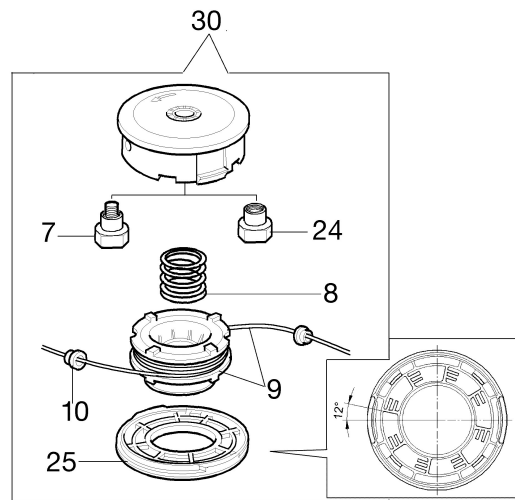

изображение Accessories

Ref.Nu	Qty	Part number	Description	Validity from	Validity till	Notes	Bulletin
1	2	3960040R	Screw				
2	1	4174275R	Blade				
3	1	61380126	Skirt w/blade				
4	4	3802004DR	Screw				
5	1	4174278R	Plate				
6	1	61380125	Guard kit				
7	1	4199008B	Insert (male)				
8	1	4199004	Spring				
9	1	4199052	Nylon spool				
10	2	4199005AR	Bushing				
11	1	4199026A	Cover				BT3-077-08/07
12	-		Not available for this product			Sostituita da testina completa codice 63019015	
13	1	4174113A	Plate				
14	1	4174117	Grip-end			63019017 (inserto femmina); Replaced by	
15	1	4174157	Tape (red)				
16	1	4174111A	Key			63019017 (inserto femmina); Replaced by	
17	1	4098812A	Spring				
18	1	4174163	Harness				
19	1	4095665BR	3-tooth blade				
20	1	63070003AR	Harness				
21	1	63070025	Buckle set				
22	1	4191240	Tool kit				
23	1	61110049	Labels kit				
24	1	61110076	Insert (female)				
25	1	4199046	Cover				BT3-077-08/07
26	1	4174280R	Disc guard				
27	1	4174279R	Disc guard				
28	4	3802004DR	Screw				
29	1	63070036	Hooking spring				
30	1	61459102	Complete nylon head Ø 3			Inserto maschio; Male	BT3-077-08/07
30	1	61459102	Complete nylon head Ø 3			Inserto femmina; Female insert	
31	1	63070039R	Hook