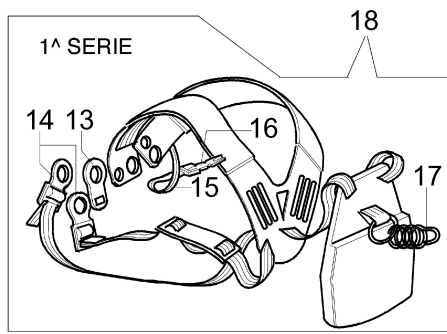

изображение Accessories

Ref.Nu	Qty	Part number	Description	Validity from	Validity till	Notes	Bulletin
1	2	3960040R	Screw				
2	1	4174275R	Blade				
3	1	61380126	Skirt w/blade				
4	4	3802004DR	Screw				
5	1	4174278R	Plate				
6	1	61380125	Guard kit				
7	1	4199008B	Insert (male)				
8	1	4199004	Spring				
9	1	4199052	Nylon spool				
10	2	4199005AR	Bushing				
11	1	4199026A	Cover				BT3-077-08/07
12	-		Not available for this product			Sostituita da testina completa codice 63019015	
13	1	4174113A	Plate				
14	1	4174117	Grip-end			63019017 (inserto femmina); Replaced by	
15	1	4174157	Tape (red)				
16	1	4174111A	Key			63019017 (inserto femmina); Replaced by	
17	1	4098812A	Spring				
18	1	4174163	Harness				
19	1	4095665BR	3-tooth blade				
20	1	63070003AR	Harness				
21	1	63070025	Buckle set				
22	1	4191240	Tool kit				
23	1	61110049	Labels kit				
24	1	61110076	Insert (female)				
25	1	4199046	Cover				BT3-077-08/07
26	1	4174280R	Disc guard				
27	1	4174279R	Disc guard				
28	4	3802004DR	Screw				
29	1	63070036	Hooking spring				
30	1	61459102	Complete nylon head Ø 3			Inserto maschio; Male	BT3-077-08/07
30	1	61459102	Complete nylon head Ø 3			Inserto femmina; Female insert	
31	1	63070039R	Hook