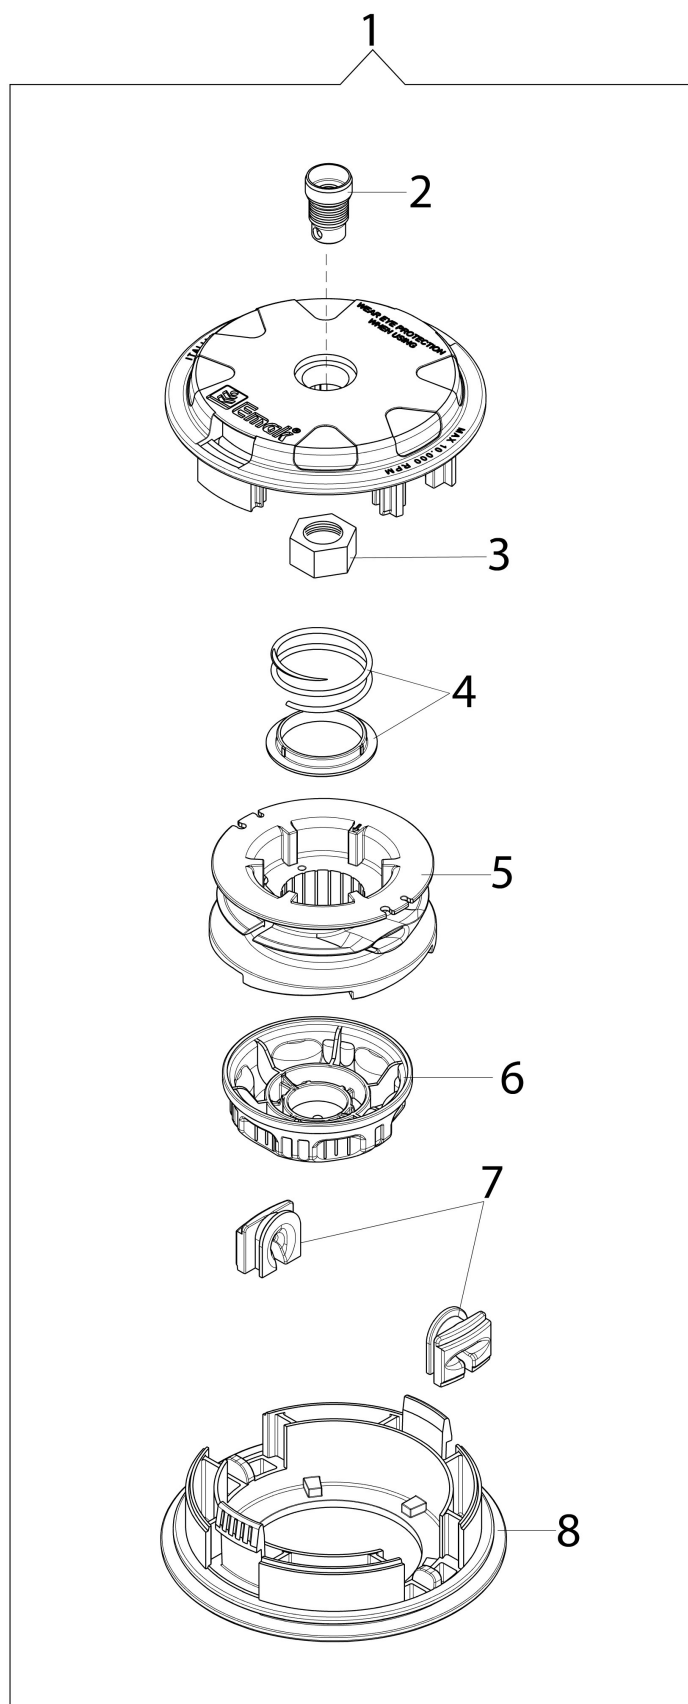

изображение Accessories

Ref.Nu	Qty	Part number	Description	Validity from	Validity till	Notes	Bulletin
1	2	3960040R	Screw				
2	1	4174275R	Blade				
3	1	61380126	Skirt w/blade				
4	4	3802004DR	Screw				
5	1	4174278R	Plate				
6	1	61380125	Guard kit				
7	1	4199008B	Insert (male)				
8	1	4199004	Spring				
9	1	4199052	Nylon spool				
10	2	4199005AR	Bushing				
11	1	4199026A	Cover				BT3-077-08/07
12	-		Not available for this product			Sostituita da testina completa codice 63019015	
13	1	4174113A	Plate				
14	1	4174117	Grip-end			63019017 (inserto femmina); Replaced by	
15	1	4174157	Tape (red)				
16	1	4174111A	Key			63019017 (inserto femmina); Replaced by	
17	1	4098812A	Spring				
18	1	4174163	Harness				
19	1	4095665BR	3-tooth blade				
20	1	63070003AR	Harness				
21	1	63070025	Buckle set				
22	1	4191240	Tool kit				
23	1	61110049	Labels kit				
24	1	61110076	Insert (female)				
25	1	4199046	Cover				BT3-077-08/07
26	1	4174280R	Disc guard				
27	1	4174279R	Disc guard				
28	4	3802004DR	Screw				
29	1	63070036	Hooking spring				
30	1	61459102	Complete nylon head Ø 3			Inserto maschio; Male	BT3-077-08/07
30	1	61459102	Complete nylon head Ø 3			Inserto femmina; Female insert	
31	1	63070039R	Hook				