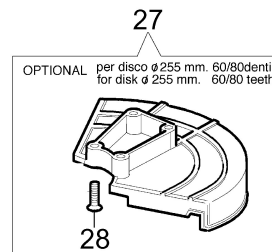

изображение Accessories

Ref.Nu	Qty	Part number	Description	Validity from	Validity till	Notes	Bulletin
1	2	3960040R	Screw				
2	1	4174275R	Blade				
3	1	61380126	Skirt w/blade				
4	4	3802004DR	Screw				
5	1	4174278R	Plate				
6	1	61380125	Guard kit				
7	1	4199008B	Insert (male)				
8	1	4199004	Spring				
9	1	4199052	Nylon spool				
10	2	4199005AR	Bushing				
11	1	4199026A	Cover				BT3-077-08/07
12	-		Not available for this product			Sostituita da testina completa codice 63019015	
13	1	4174113A	Plate				
14	1	4174117	Grip-end			63019017 (inserto femmina); Replaced by	
15	1	4174157	Tape (red)				
16	1	4174111A	Key			63019017 (inserto femmina); Replaced by	
17	1	4098812A	Spring				
18	1	4174163	Harness				
19	1	4095665BR	3-tooth blade				
20	1	63070003AR	Harness				
21	1	63070025	Buckle set				
22	1	4191240	Tool kit				
23	1	61110049	Labels kit				
24	1	61110076	Insert (female)				
25	1	4199046	Cover				BT3-077-08/07
26	1	4174280R	Disc guard				
27	1	4174279R	Disc guard				
28	4	3802004DR	Screw				
29	1	63070036	Hooking spring				
30	1	61459102	Complete nylon head Ø 3			Inserto maschio; Male	BT3-077-08/07
30	1	61459102	Complete nylon head Ø 3			Inserto femmina; Female insert	
31	1	63070039R	Hook