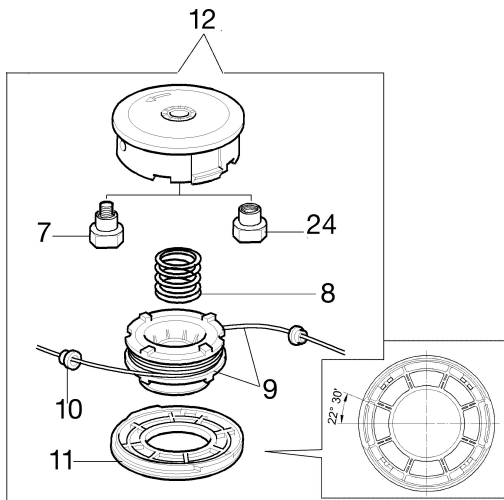

изображение Accessories

Ref.Nu	Qty	Part number	Description	Validity from	Validity till	Notes	Bulletin
1	2	3960040R	Screw				
2	1	4174275R	Blade				
3	1	61380126	Skirt w/blade				
4	4	3802004DR	Screw				
5	1	4174278R	Plate				
6	1	61380125	Guard kit				
7	1	4199008B	Insert (male)				
8	1	4199004	Spring				
9	1	4199052	Nylon spool				
10	2	4199005AR	Bushing				
11	1	4199026A	Cover				BT3-077-08/07
12	-		Not available for this product			Sostituita da testina completa codice 63019015	
13	1	4174113A	Plate				
14	1	4174117	Grip-end			63019017 (inserto femmina); Replaced by	
15	1	4174157	Tape (red)				
16	1	4174111A	Key			63019017 (inserto femmina); Replaced by	
17	1	4098812A	Spring				
18	1	4174163	Harness				
19	1	4095665BR	3-tooth blade				
20	1	63070003AR	Harness				
21	1	63070025	Buckle set				
22	1	4191240	Tool kit				
23	1	61110049	Labels kit				
24	1	61110076	Insert (female)				
25	1	4199046	Cover				BT3-077-08/07
26	1	4174280R	Disc guard				
27	1	4174279R	Disc guard				
28	4	3802004DR	Screw				
29	1	63070036	Hooking spring				
30	1	61459102	Complete nylon head Ø 3			Inserto maschio; Male	BT3-077-08/07
30	1	61459102	Complete nylon head Ø 3			Inserto femmina; Female insert	
31	1	63070039R	Hook